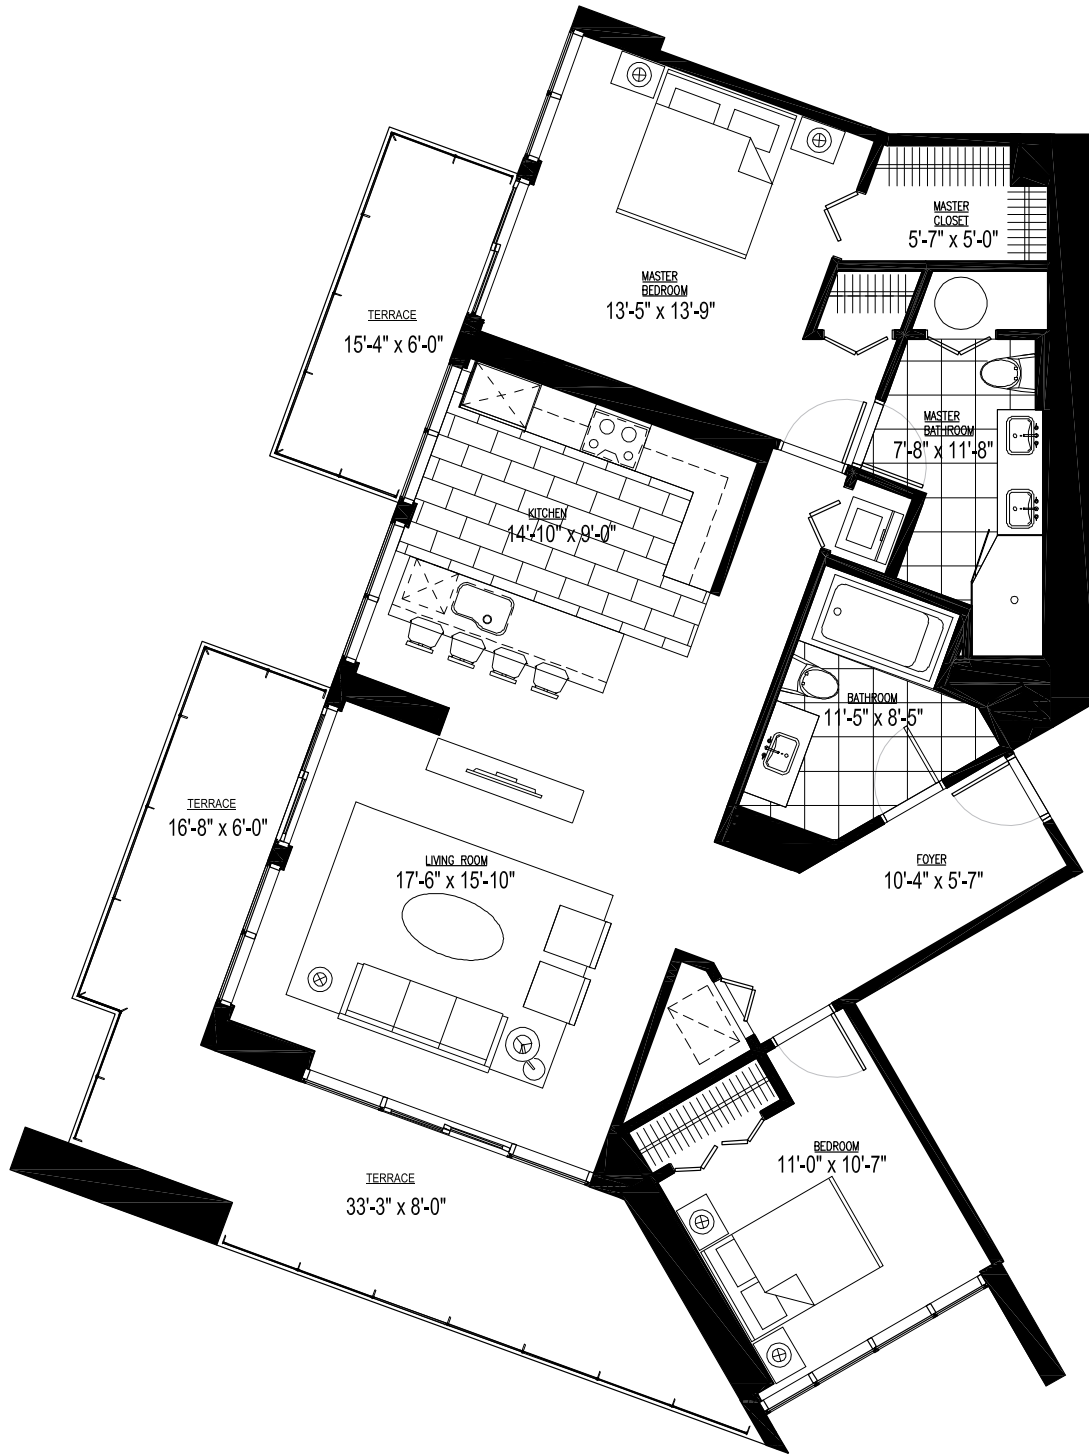

SIGNATURE
PLACE TOWER LOFTS PLAZA

SIGNATURE RESIDENCE B1
2 Bedroom / 2 Bath

Interior	1,190 sq. ft	111 m ²
Terrace	213 sq. ft	20 m ²
Residence Total	1,403 sq. ft	131 m²

SIGNATURE
PLACE TOWER LOFTS PLAZA

SIGNATURE RESIDENCE C
2 Bedroom / 2 Bath

Interior	1,268 sq. ft	118 m ²
Terrace	261 / 180* sq. ft	24 / 17* m ²
Residence Total	1,529 / 1,448* sq. ft	142 / 135* m²

*Floors 3 - 23

SIGNATURE
PLACE TOWER LOFTS PLAZA

SIGNATURE RESIDENCE D

1 Bedroom / 1.5 Bath

Interior	859 sq. ft.
Terrace	196 sq. ft.
Residence Total	1,055 sq. ft.

SIGNATURE
PLACE TOWER LOFTS PLAZA

SIGNATURE RESIDENCE D2
2 Bedroom / 2 Bath

Interior 1,027 sq. ft
Terrace 190/289* sq. ft

Residence Total 1,217/1316* sq. ft

*Floors 12-21

SIGNATURE
PLACE TOWER LOFTS PLAZA

SIGNATURE RESIDENCE E
2 Bedroom / 2 Bath

Interior 1,370 sq. ft
Terrace 405 sq. ft / 409 sq. ft / 506 sq. ft

Residence Total 1,775 sq. ft / 1,779 sq. ft / 1,876 sq. ft
Floors 3,5,7,9 Floors 4,6,8 Floor 2