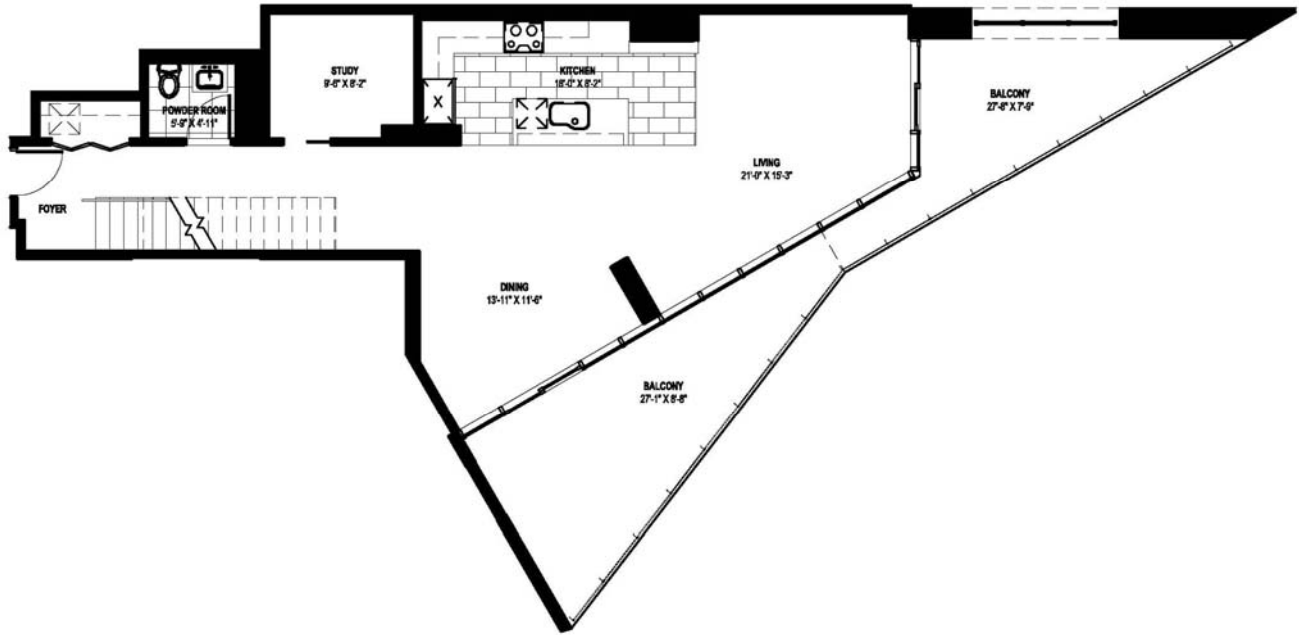

Lower Level

Upper Level

SIGNATURE RESIDENCE A
2 Bedroom / 2.5 Bath / Den

Interior Lower Level	1000 sq. ft.
Interior Upper Level	996 sq. ft.
Terrace Lower Level	389 sq. ft.
Terrace Upper Level	129 sq. ft.
Residence Total	2,514 sq. ft.

SIGNATURE
PLACE TOWER LOFTS PLAZA

SIGNATURE RESIDENCE B
2 Bedroom / 2 Bath

Interior	1,447 sq. ft	134 m ²
Terrace	213 / 171* sq. ft	20 / 16* m ²

Residence Total 1,660 / 1,618* sq. ft 154 / 150* m²

*Floors 14 - 25

SIGNATURE
PLACE TOWER LOFTS PLAZA

SIGNATURE RESIDENCE B1
2 Bedroom / 2 Bath

Interior	1,190 sq. ft	111 m ²
Terrace	213 sq. ft	20 m ²
Residence Total	1,403 sq. ft	131 m²

SIGNATURE
PLACE TOWER LOFTS PLAZA

SIGNATURE RESIDENCE C
2 Bedroom / 2 Bath

Interior	1,268 sq. ft	118 m ²
Terrace	261 / 180* sq. ft	24 / 17* m ²
Residence Total	1,529 / 1,448* sq. ft	142 / 135* m²

*Floors 3 - 23

SIGNATURE
PLACE TOWER LOFTS PLAZA

SIGNATURE RESIDENCE D

1 Bedroom / 1.5 Bath