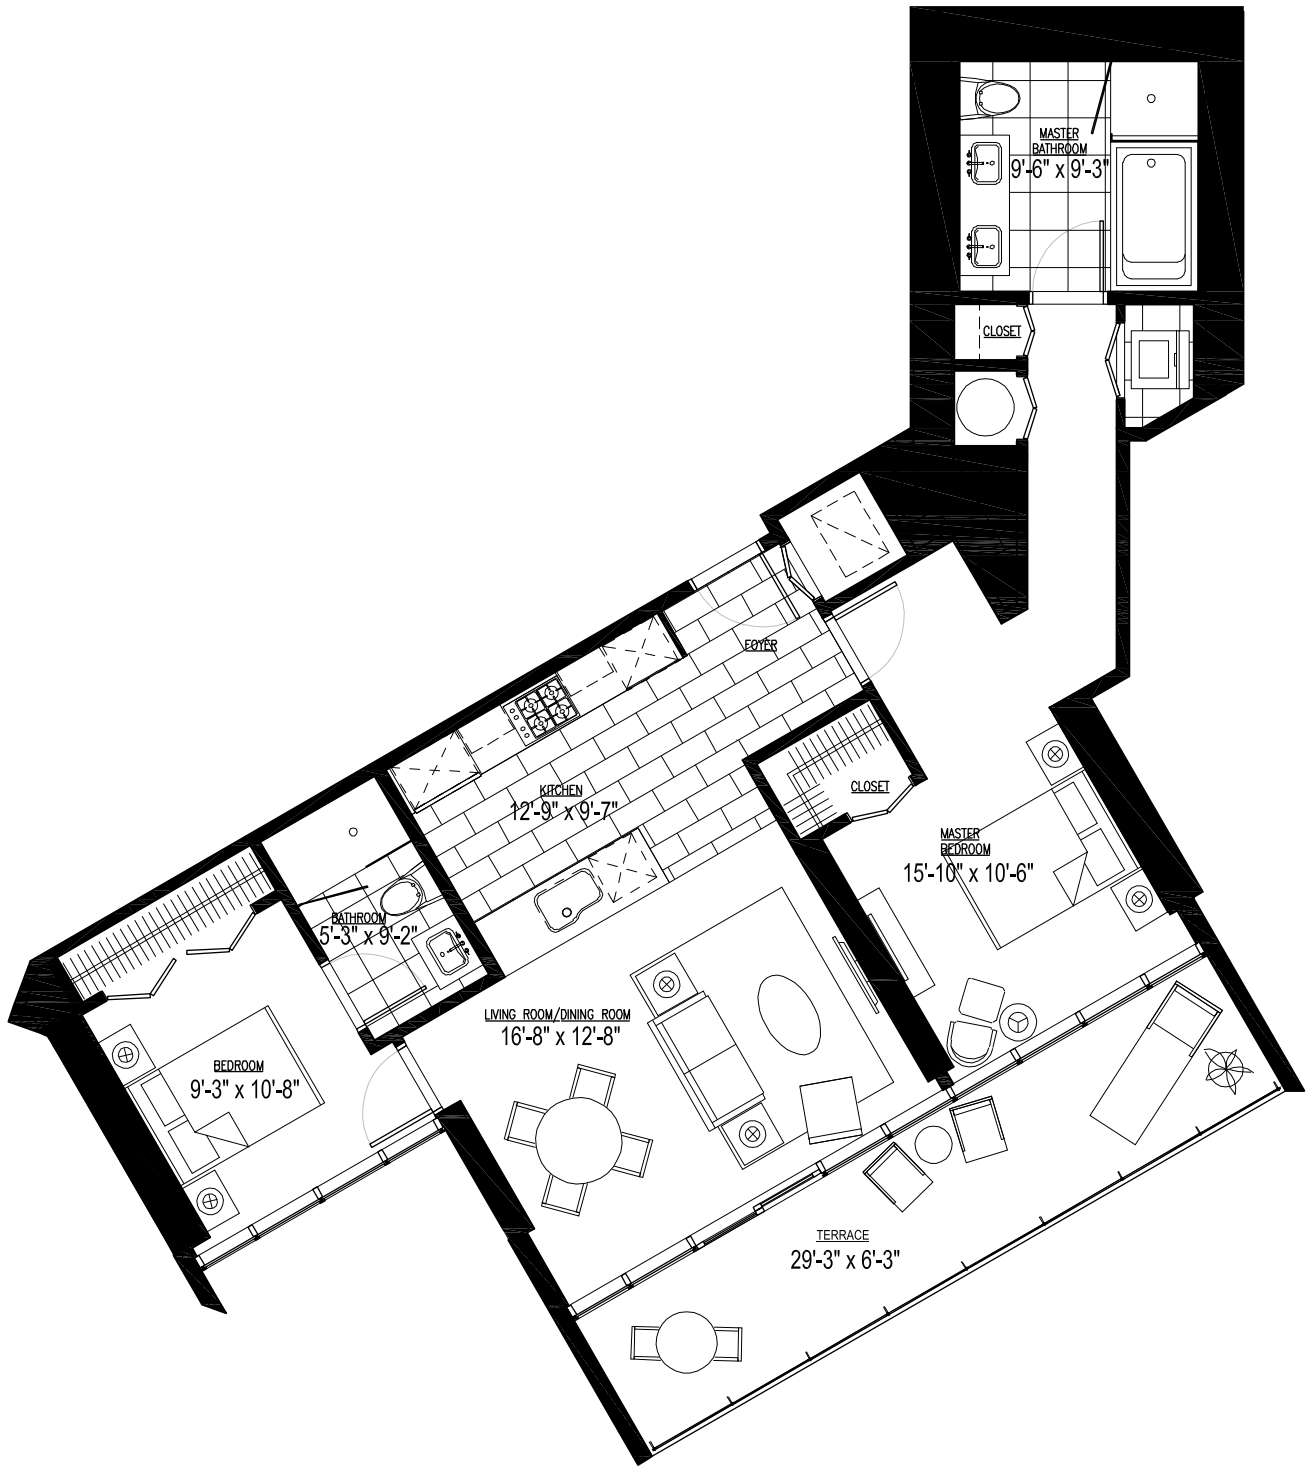

SIGNATURE
PLACE TOWER LOFTS PLAZA

SIGNATURE RESIDENCE B
2 Bedroom / 2 Bath

Interior	1,447 sq. ft	134 m ²
Terrace	213 / 171* sq. ft	20 / 16* m ²

Residence Total 1,660 / 1,618* sq. ft 154 / 150* m²

*Floors 14 - 25

SIGNATURE
PLACE TOWER LOFTS PLAZA

SIGNATURE RESIDENCE B1
2 Bedroom / 2 Bath

Interior	1,190 sq. ft	111 m ²
Terrace	213 sq. ft	20 m ²
Residence Total	1,403 sq. ft	131 m²

SIGNATURE
PLACE TOWER LOFTS PLAZA

SIGNATURE RESIDENCE C
2 Bedroom / 2 Bath

Interior	1,268 sq. ft	118 m ²
Terrace	261 / 180* sq. ft	24 / 17* m ²
Residence Total	1,529 / 1,448* sq. ft	142 / 135* m²

*Floors 3 - 23

SIGNATURE
PLACE TOWER LOFTS PLAZA

SIGNATURE RESIDENCE D

1 Bedroom / 1.5 Bath

Interior	859 sq. ft.
Terrace	196 sq. ft.
Residence Total	1,055 sq. ft.

SIGNATURE
PLACE TOWER LOFTS PLAZA

SIGNATURE RESIDENCE D2
2 Bedroom / 2 Bath

Interior 1,027 sq. ft
Terrace 190/289* sq. ft

Residence Total 1,217/1316* sq. ft