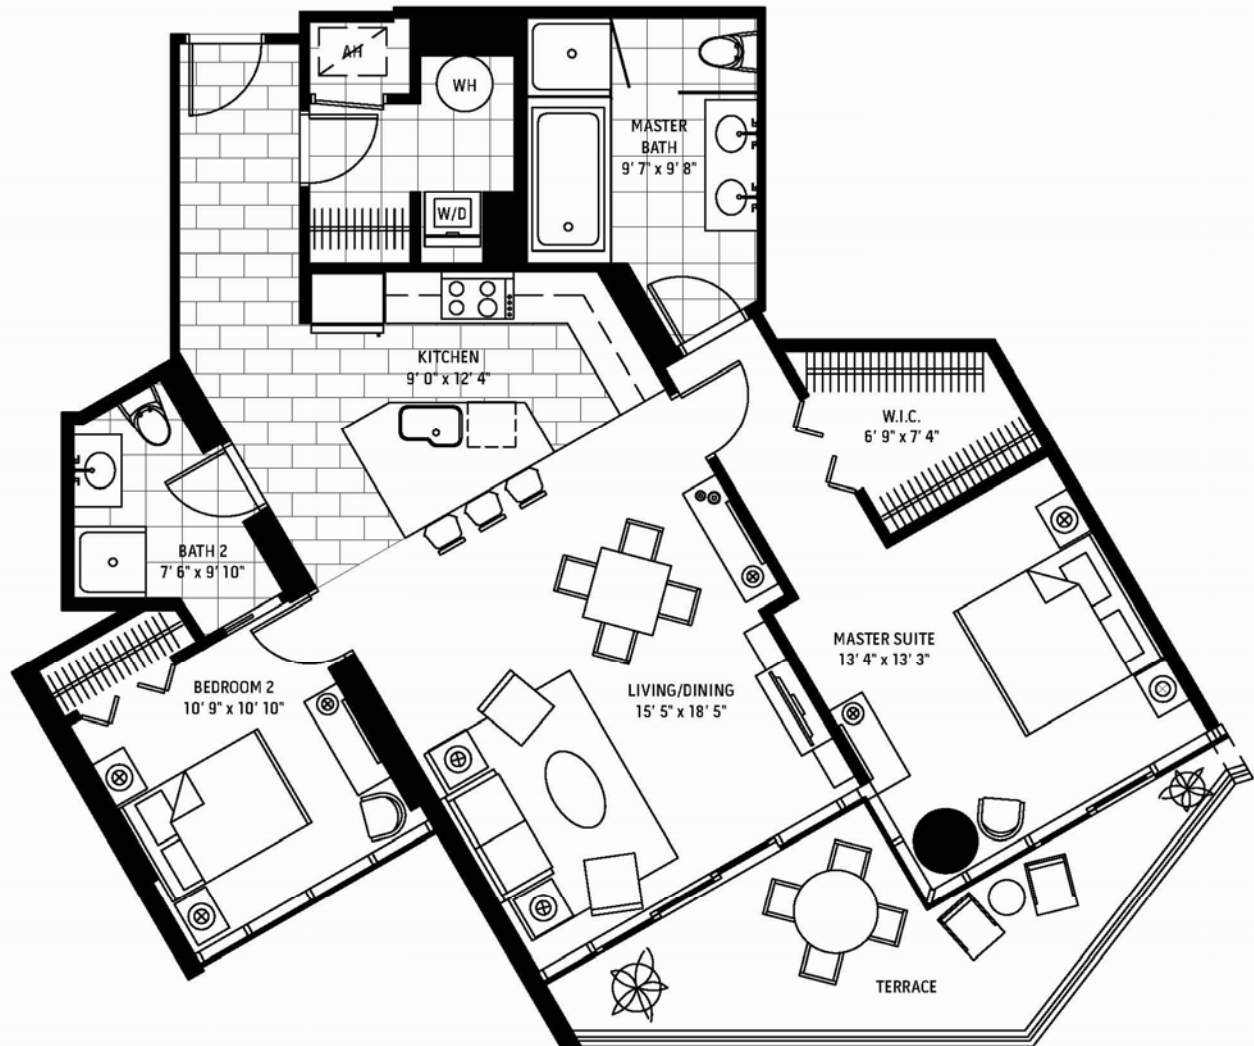

SIGNATURE
PLACE TOWER LOFTS PLAZA

SIGNATURE RESIDENCE B
2 Bedroom / 2 Bath

Interior	1,447 sq. ft	134 m ²
Terrace	213 / 171* sq. ft	20 / 16* m ²

Residence Total 1,660 / 1,618* sq. ft 154 / 150* m²

*Floors 14 - 25

SIGNATURE
PLACE TOWER LOFTS PLAZA

SIGNATURE RESIDENCE B1
2 Bedroom / 2 Bath

Interior	1,190 sq. ft	111 m ²
Terrace	213 sq. ft	20 m ²
Residence Total	1,403 sq. ft	131 m²

SIGNATURE
PLACE TOWER LOFTS PLAZA

SIGNATURE RESIDENCE C
2 Bedroom / 2 Bath

Interior	1,268 sq. ft	118 m ²
Terrace	261 / 180* sq. ft	24 / 17* m ²
Residence Total	1,529 / 1,448* sq. ft	142 / 135* m²

*Floors 3 - 23

SIGNATURE
PLACE TOWER LOFTS PLAZA

SIGNATURE RESIDENCE D

1 Bedroom / 1.5 Bath

Interior	859 sq. ft.
Terrace	196 sq. ft.
Residence Total	1,055 sq. ft.

SIGNATURE
PLACE TOWER LOFTS PLAZA

SIGNATURE RESIDENCE D2
2 Bedroom / 2 Bath

Interior 1,027 sq. ft
Terrace 190/289* sq. ft

Residence Total 1,217/1316* sq. ft