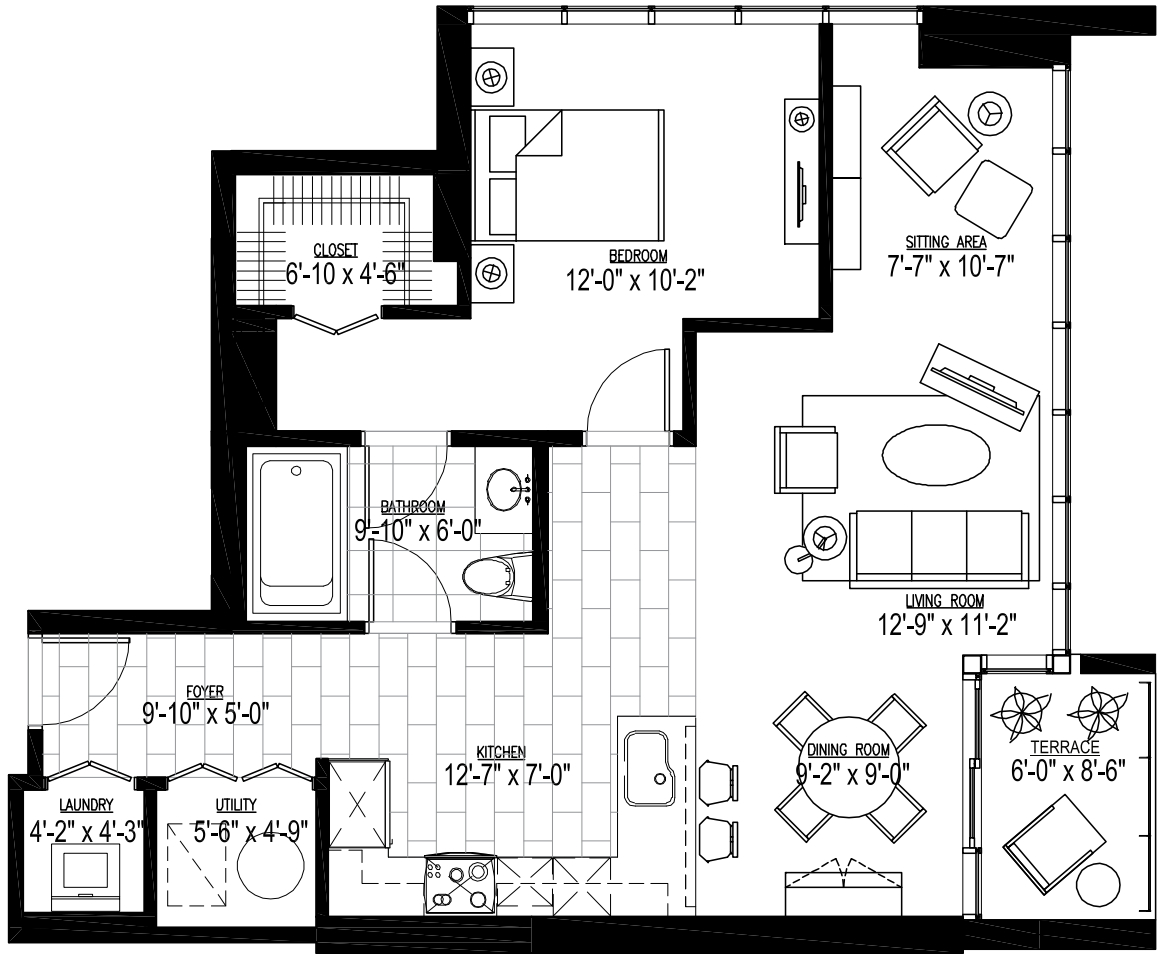

*Floors 12-21

SIGNATURE
PLACE TOWER LOFTS PLAZA

SIGNATURE RESIDENCE E
2 Bedroom / 2 Bath

Interior 1,370 sq. ft
Terrace 405 sq. ft / 409 sq. ft / 506 sq. ft

Residence Total 1,775 sq. ft / 1,779 sq. ft / 1,876 sq. ft
Floors 3,5,7,9 Floors 4,6,8 Floor 2

SIGNATURE
PLACE TOWER LOFTS PLAZA

SIGNATURE RESIDENCE E2
1 Bedroom / 1.5 Bath / Den

Interior 1,225 sq. ft
Terrace 405*/409** sq. ft

Residence Total 1,630*/1,634** sq. ft

*Floors 11, 14-30 even
**Floors 10, 12, 15-29 odd

SIGNATURE
PLACE TOWER LOFTS PLAZA

CITY LOFT RESIDENCE EL2
1 Bedroom / 1 Bath

Interior 875 sq. ft
Terrace 121 / 57* sq. ft

Residence Total 996 / 932* sq. ft

*Floors 3-5

SIGNATURE
PLACE TOWER LOFTS PLAZA

SIGNATURE RESIDENCE F
2 Bedroom / 2.5 Bath

Interior	1,465 sq. ft
Terrace	331 sq. ft
Residence Total	1,796 sq. ft

SIGNATURE
PLACE TOWER LOFTS PLAZA