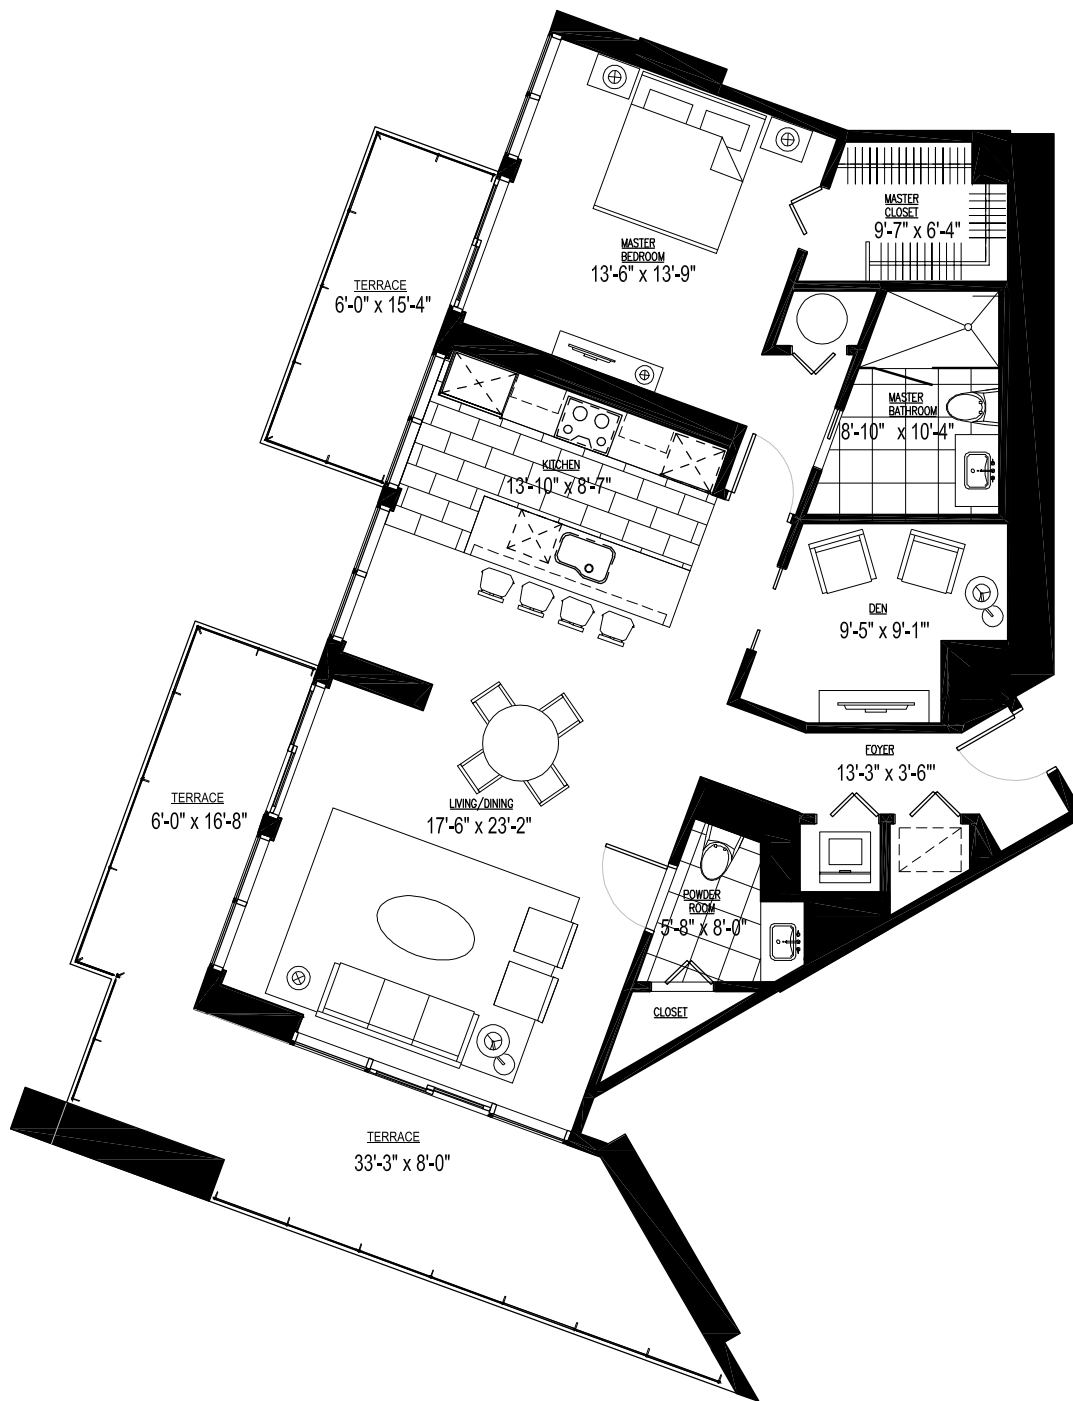

Interior	1,268 sq. ft	118 m ²
Terrace	261 / 180* sq. ft	24 / 17* m ²
Residence Total	1,529 / 1,448* sq. ft	142 / 135* m²

*Floors 3 - 23

SIGNATURE
PLACE TOWER LOFTS PLAZA

SIGNATURE RESIDENCE D

1 Bedroom / 1.5 Bath

Interior	859 sq. ft.
Terrace	196 sq. ft.
Residence Total	1,055 sq. ft.

SIGNATURE
PLACE TOWER LOFTS PLAZA

SIGNATURE RESIDENCE D2
2 Bedroom / 2 Bath

Interior 1,027 sq. ft
Terrace 190/289* sq. ft

Residence Total 1,217/1316* sq. ft

*Floors 12-21

SIGNATURE
PLACE TOWER LOFTS PLAZA

SIGNATURE RESIDENCE E
2 Bedroom / 2 Bath

Interior 1,370 sq. ft
Terrace 405 sq. ft / 409 sq. ft / 506 sq. ft

Residence Total 1,775 sq. ft / 1,779 sq. ft / 1,876 sq. ft
Floors 3,5,7,9 Floors 4,6,8 Floor 2

SIGNATURE
PLACE TOWER LOFTS PLAZA

SIGNATURE RESIDENCE E2
1 Bedroom / 1.5 Bath / Den

Interior 1,225 sq. ft
Terrace 405*/409** sq. ft

Residence Total 1,630*/1,634** sq. ft

*Floors 11, 14-30 even
**Floors 10, 12, 15-29 odd