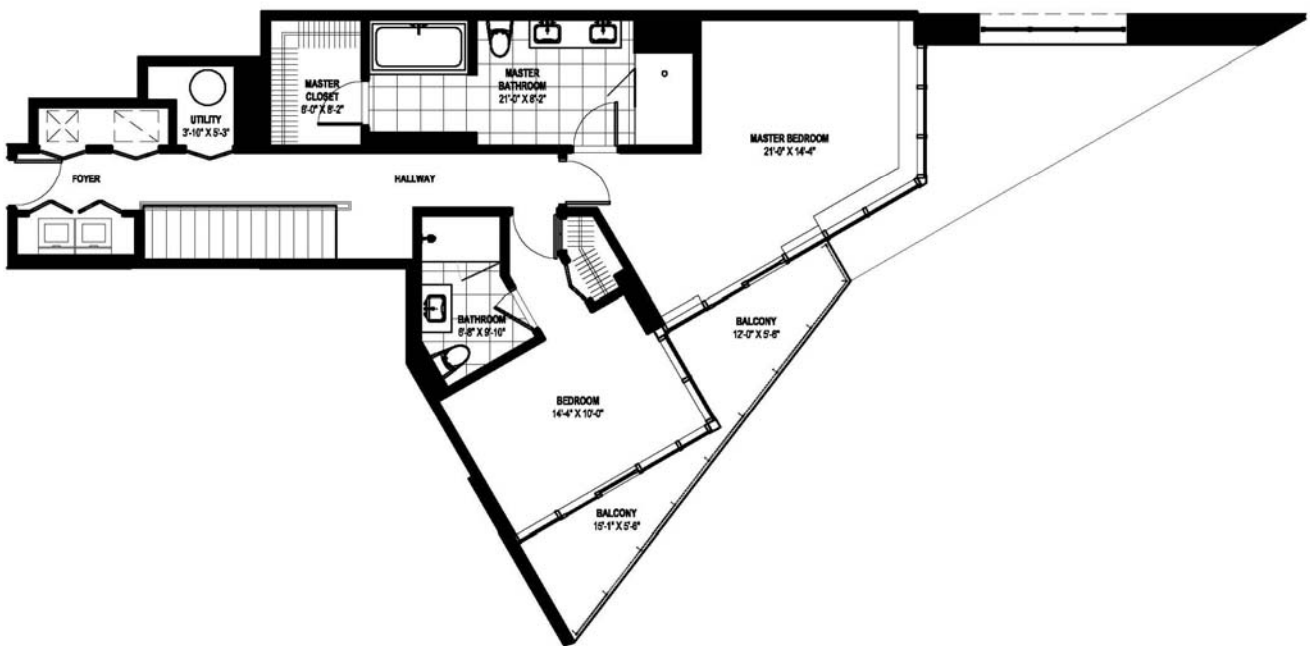

Lower Level

Upper Level

SIGNATURE RESIDENCE A
2 Bedroom / 2.5 Bath / Den

Interior Lower Level	1000 sq. ft.
Interior Upper Level	996 sq. ft.
Terrace Lower Level	389 sq. ft.
Terrace Upper Level	129 sq. ft.
Residence Total	2,514 sq. ft.

SIGNATURE
PLACE TOWER LOFTS PLAZA

SIGNATURE RESIDENCE B
2 Bedroom / 2 Bath

Interior	1,447 sq. ft	134 m ²
Terrace	213 / 171* sq. ft	20 / 16* m ²

Residence Total 1,660 / 1,618* sq. ft 154 / 150* m²

*Floors 14 - 25

SIGNATURE
PLACE TOWER LOFTS PLAZA

SIGNATURE RESIDENCE B1
2 Bedroom / 2 Bath

Interior	1,190 sq. ft	111 m ²
Terrace	213 sq. ft	20 m ²
Residence Total	1,403 sq. ft	131 m²

SIGNATURE
PLACE TOWER LOFTS PLAZA

SIGNATURE RESIDENCE C
2 Bedroom / 2 Bath

Interior	1,268 sq. ft	118 m ²
Terrace	261 / 180* sq. ft	24 / 17* m ²
Residence Total	1,529 / 1,448* sq. ft	142 / 135* m²

*Floors 3 - 23

SIGNATURE
PLACE TOWER LOFTS PLAZA

SIGNATURE RESIDENCE D

1 Bedroom / 1.5 Bath