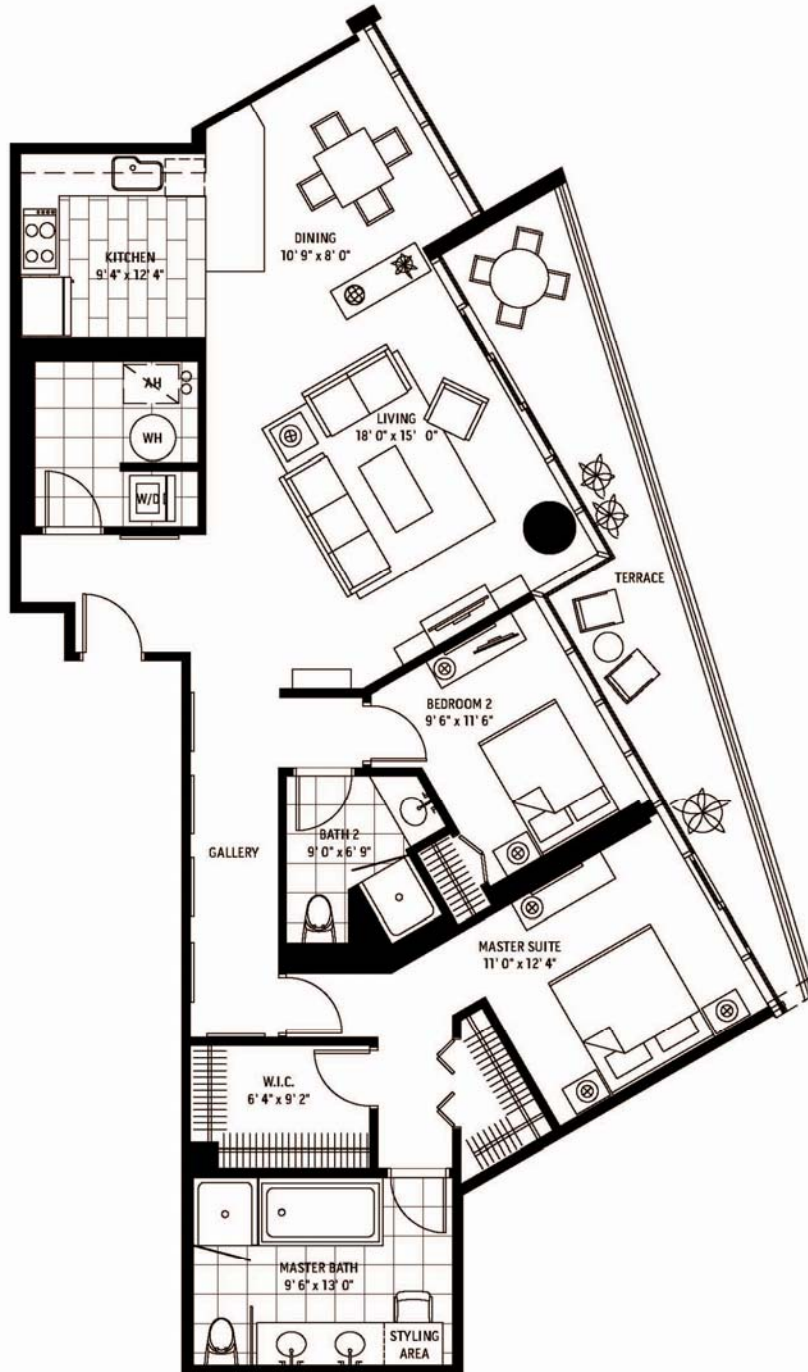

Lower Level

Upper Level

SIGNATURE RESIDENCE A
2 Bedroom / 2.5 Bath / Den

Interior Lower Level	1000 sq. ft.
Interior Upper Level	996 sq. ft.
Terrace Lower Level	389 sq. ft.
Terrace Upper Level	129 sq. ft.
Residence Total	2,514 sq. ft.

SIGNATURE
PLACE TOWER LOFTS PLAZA

SIGNATURE RESIDENCE B
2 Bedroom / 2 Bath

Interior	1,447 sq. ft	134 m ²
Terrace	213 / 171* sq. ft	20 / 16* m ²

Residence Total 1,660 / 1,618* sq. ft 154 / 150* m²

*Floors 14 - 25

SIGNATURE
PLACE TOWER LOFTS PLAZA

SIGNATURE RESIDENCE B1
2 Bedroom / 2 Bath

Interior	1,190 sq. ft	111 m ²
Terrace	213 sq. ft	20 m ²
Residence Total	1,403 sq. ft	131 m²

SIGNATURE
PLACE TOWER LOFTS PLAZA

SIGNATURE RESIDENCE C
2 Bedroom / 2 Bath

Interior	1,268 sq. ft	118 m ²
Terrace	261 / 180* sq. ft	24 / 17* m ²
Residence Total	1,529 / 1,448* sq. ft	142 / 135* m²

*Floors 3 - 23

SIGNATURE
PLACE TOWER LOFTS PLAZA

SIGNATURE RESIDENCE D

1 Bedroom / 1.5 Bath