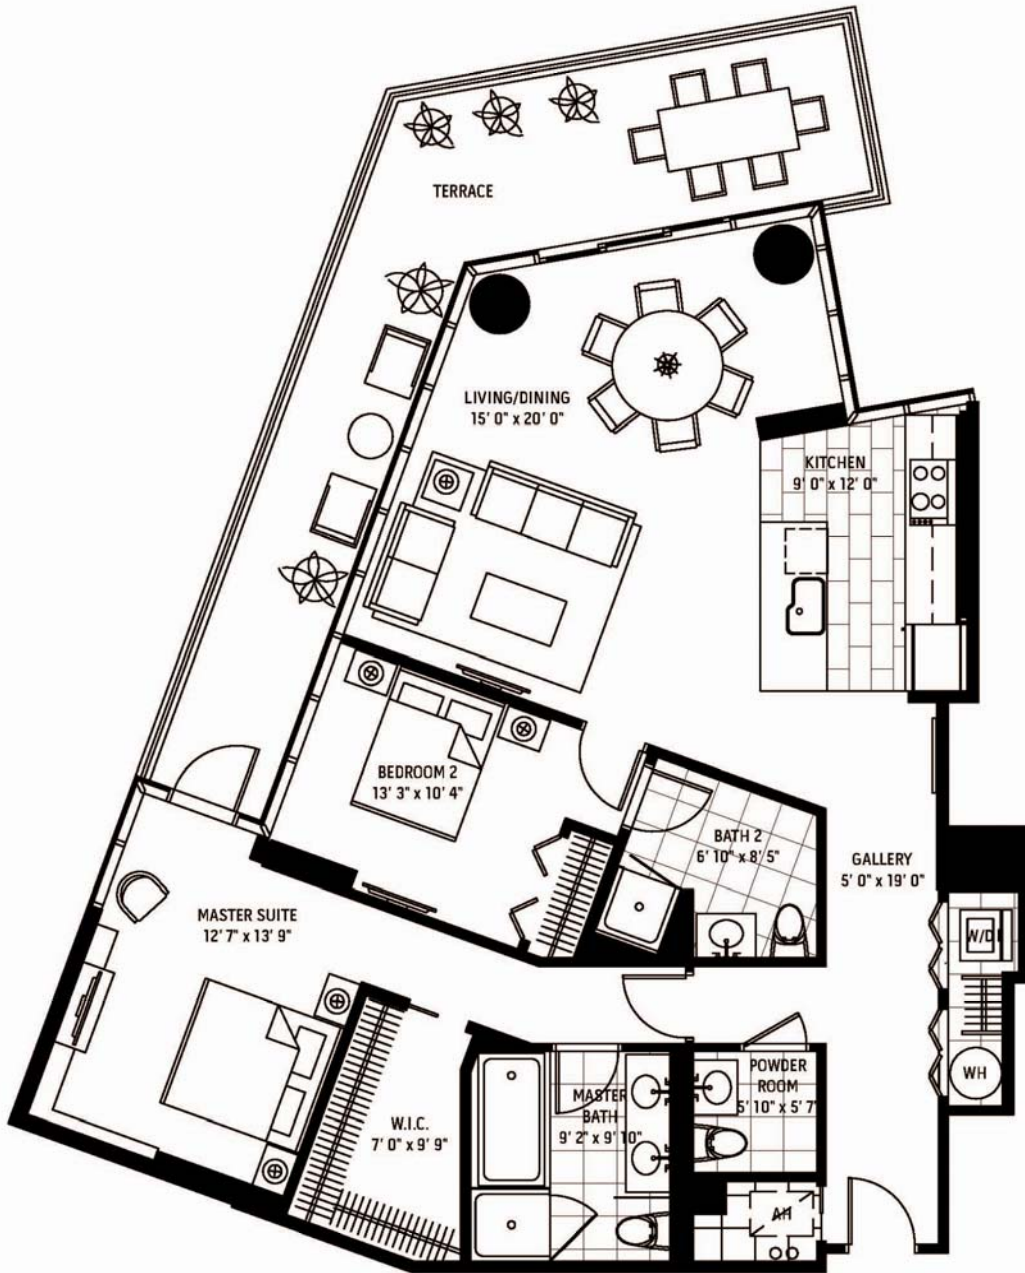

*Floors 12-21

SIGNATURE
PLACE TOWER LOFTS PLAZA

SIGNATURE RESIDENCE E
2 Bedroom / 2 Bath

Interior 1,370 sq. ft
Terrace 405 sq. ft / 409 sq. ft / 506 sq. ft

Residence Total 1,775 sq. ft / 1,779 sq. ft / 1,876 sq. ft
Floors 3,5,7,9 Floors 4,6,8 Floor 2

SIGNATURE
PLACE TOWER LOFTS PLAZA

SIGNATURE RESIDENCE E2
1 Bedroom / 1.5 Bath / Den

Interior 1,225 sq. ft
Terrace 405*/409** sq. ft

Residence Total 1,630*/1,634** sq. ft

*Floors 11, 14-30 even
**Floors 10, 12, 15-29 odd

SIGNATURE
PLACE TOWER LOFTS PLAZA

CITY LOFT RESIDENCE EL2
1 Bedroom / 1 Bath

Interior 875 sq. ft
Terrace 121 / 57* sq. ft

Residence Total 996 / 932* sq. ft

*Floors 3-5

SIGNATURE
PLACE TOWER LOFTS PLAZA

SIGNATURE RESIDENCE F
2 Bedroom / 2.5 Bath

Interior	1,465 sq. ft
Terrace	331 sq. ft
Residence Total	1,796 sq. ft

SIGNATURE
PLACE TOWER LOFTS PLAZA