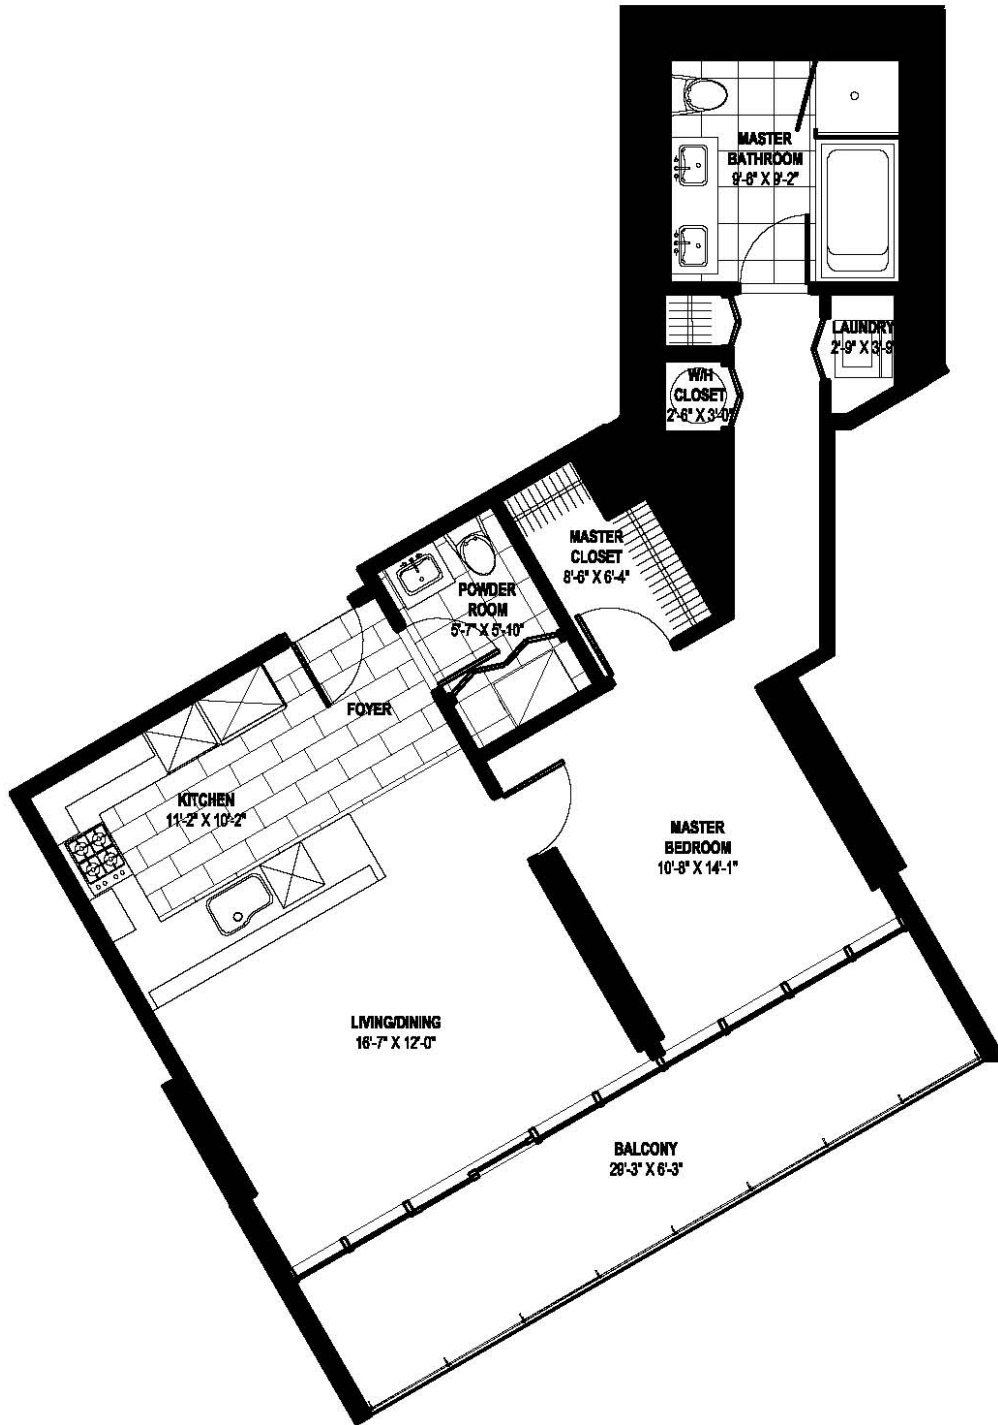

SIGNATURE
PLACE TOWER LOFTS PLAZA

SIGNATURE RESIDENCE B
2 Bedroom / 2 Bath

Interior	1,447 sq. ft	134 m ²
Terrace	213 / 171* sq. ft	20 / 16* m ²

Residence Total 1,660 / 1,618* sq. ft 154 / 150* m²

*Floors 14 - 25

SIGNATURE
PLACE TOWER LOFTS PLAZA

SIGNATURE RESIDENCE B1
2 Bedroom / 2 Bath

Interior	1,190 sq. ft	111 m ²
Terrace	213 sq. ft	20 m ²
Residence Total	1,403 sq. ft	131 m²

SIGNATURE
PLACE TOWER LOFTS PLAZA

SIGNATURE RESIDENCE C
2 Bedroom / 2 Bath

Interior	1,268 sq. ft	118 m ²
Terrace	261 / 180* sq. ft	24 / 17* m ²
Residence Total	1,529 / 1,448* sq. ft	142 / 135* m²

*Floors 3 - 23

SIGNATURE
PLACE TOWER LOFTS PLAZA

SIGNATURE RESIDENCE D

1 Bedroom / 1.5 Bath

Interior	859 sq. ft.
Terrace	196 sq. ft.
Residence Total	1,055 sq. ft.

SIGNATURE
PLACE TOWER LOFTS PLAZA

SIGNATURE RESIDENCE D2
2 Bedroom / 2 Bath

Interior 1,027 sq. ft
Terrace 190/289* sq. ft

Residence Total 1,217/1316* sq. ft