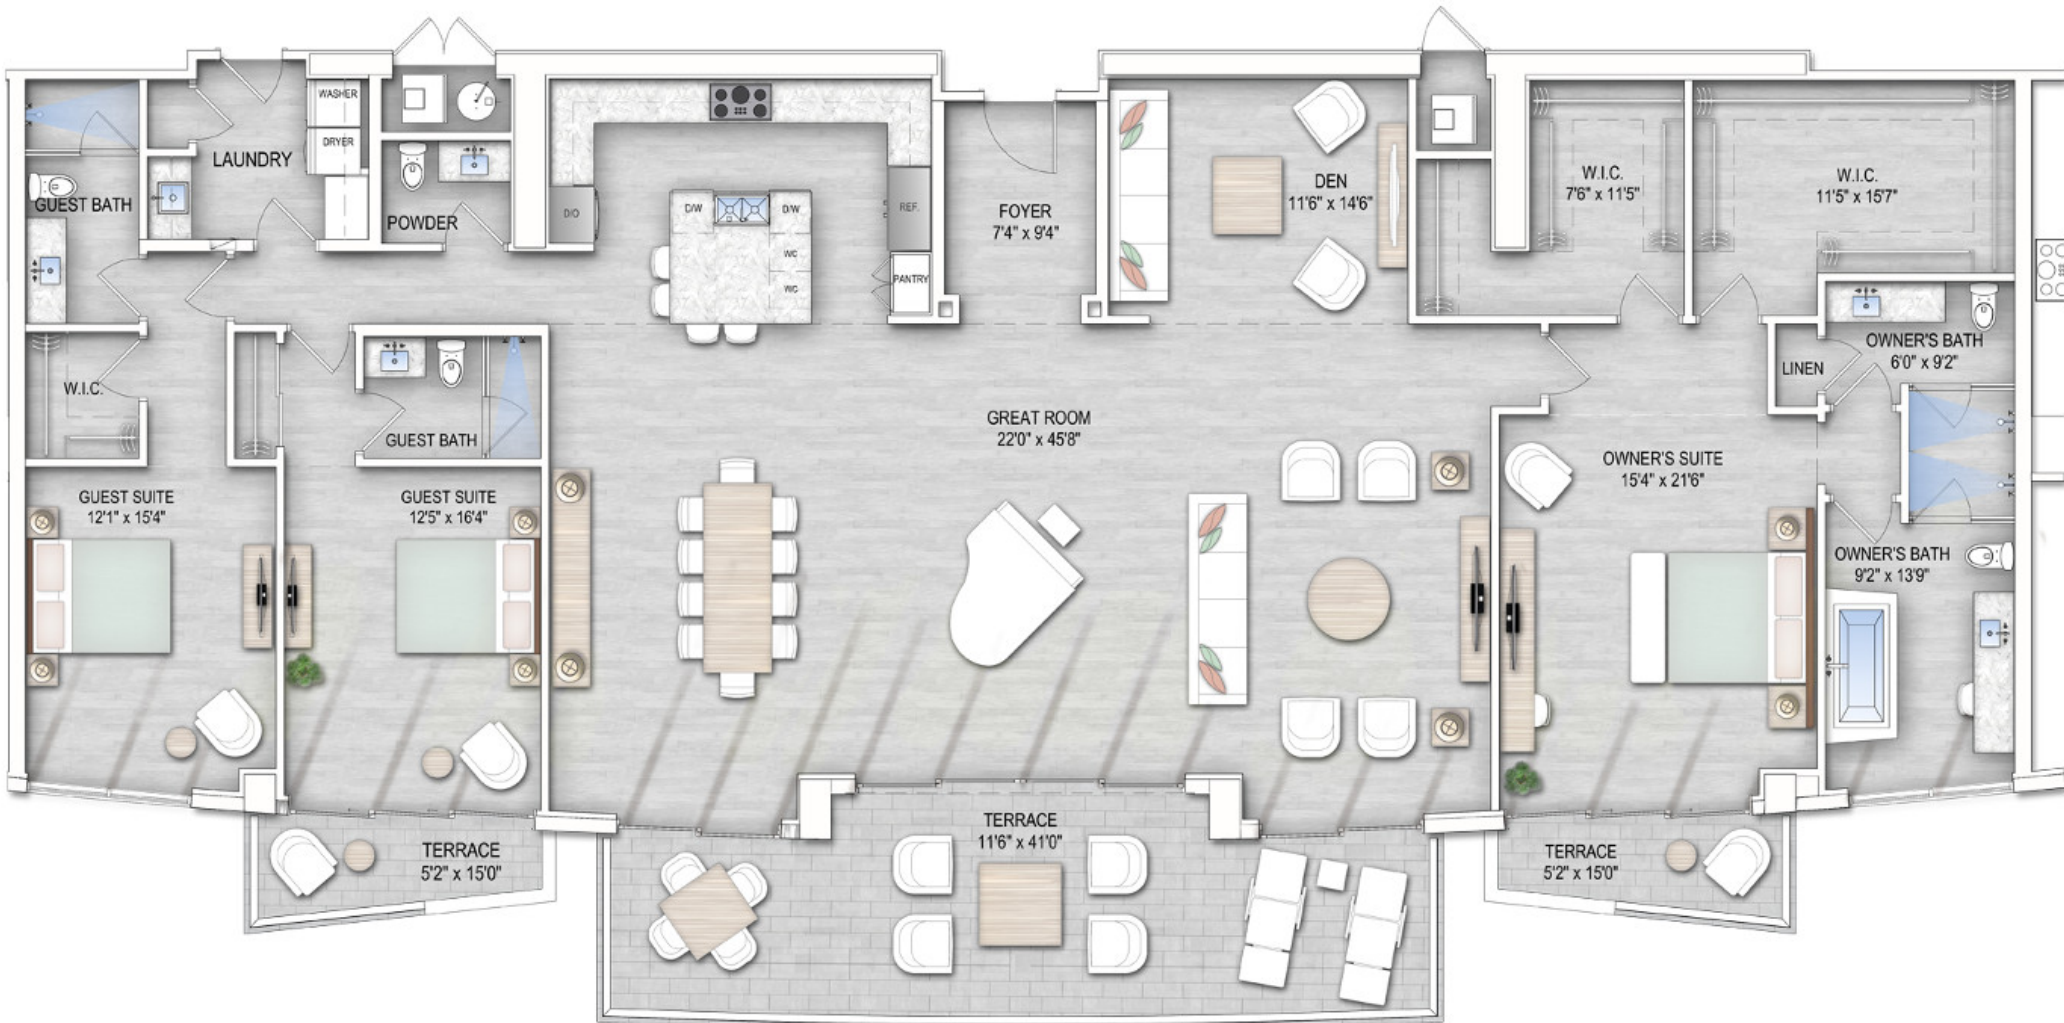

Interior . . . . . 4,062 sf

Exterior . . . . . 811 sf

Total . . . . . 4,873 sf

## Penthouse Residences 4002, 4102, 4202

3 Bedrooms, 3.5 Baths, Den, Terraces

Interior . . . . .	3,495 sf
Exterior . . . . .	.531 sf
Total . . . . .	4,026 sf

**Penthouse Residences Plan 4003, 4103, 4203**